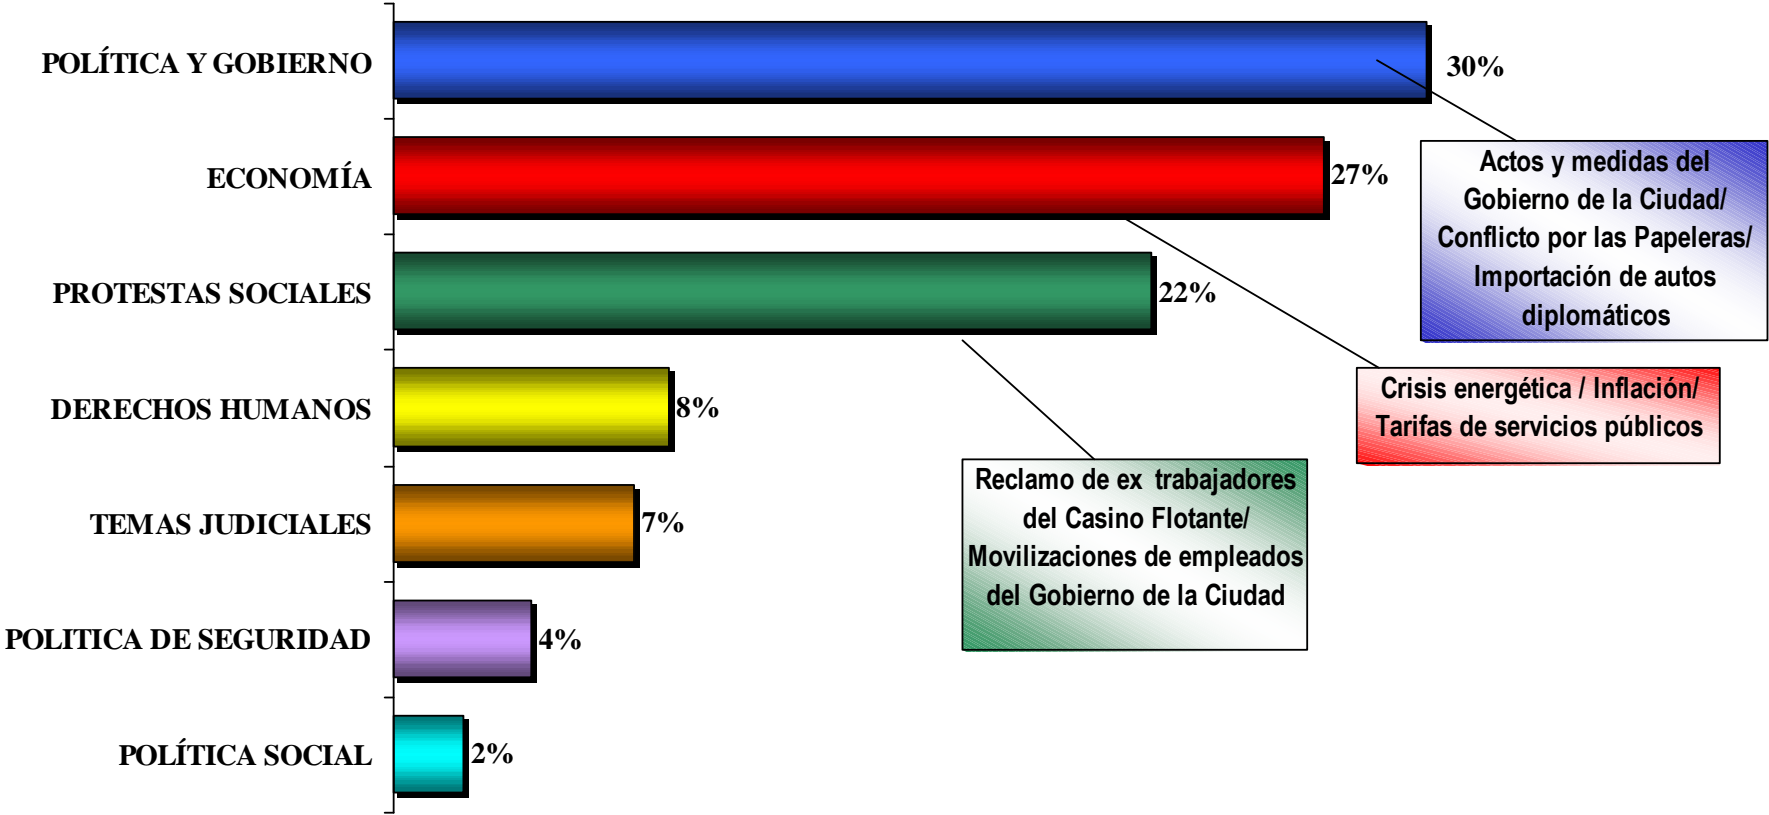

AGENDA DE POLÍTICA Y GOBIERNO

(Base = 426 unidades informativas- 21% de las noticias s/ gráfico de página 6)